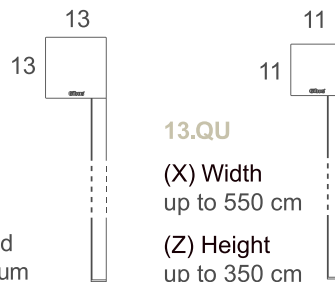

Med Room System

Med Room

Side Screens

Structural

Self-supporting autonomous modular structure, with strong PVC anti UV ray Plana cloth. Folded cloth awning supported by windbreaker bars, measuring 43 x 65 mm, and strong end bar, measuring 85 x 65 mm, running on guides 60 x 100 mm. Windbreaker, terminal bars and guides in coated aluminium. None of the sophisticated movement technology or awning support and assembly details are on view, thanks to the smart frame (54 cm high), which is more compact than the Med Room Fly. The awning slope permits lateral water drainage, through guttering inside the frame to the ground, through openings at the bottom of the supporting posts. The awning is motorised by SOMFY systems. The structure is possible with 4 or 6 supporting posts, measuring 150 x 150 mm, to cover an area up to 50 square meters. On request, a guard is available incorporated in the frame, to protect the awning when it is closed.

Dimensions

(X) Width	(Y) Projection	(Z) Height
Up to 500 cm	Up to 600 cm (4 posts) Up to 1000 cm (6 posts)	240 cm under beam 54 cm frame

13.QU

(X) Width
up to 550 cm
(Z) Height
up to 350 cm

Dimensions

11.QU

(X) Width
up to 400 cm
(Z) Height
up to 270 cm

Layout

4 posts

6 posts

1. EN plana cloth Folded cloth awning supported by windbreaker bars, sliding on painted aluminium guides. Patented opening and closing system, to perfectly stretch the awning when it is open and position it correctly when it is closed.