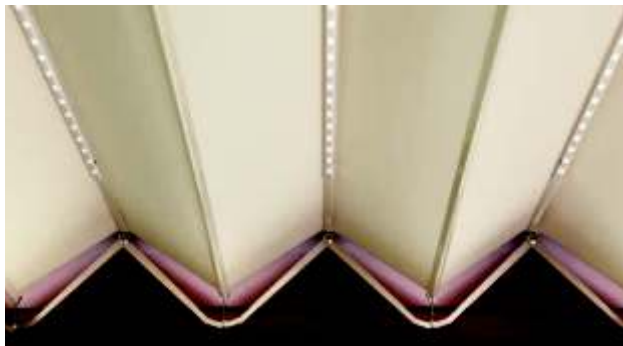

EN Led Linear applied outside the windbreak bar (see pages 5), formed of a preassembled outdoor bar, applied by clips beneath the windbreak bar. Comprises 12 led/m, with 6 watt/m output, and lengths of 100/200/300 cm. The Linear Led can also be installed after the structure in the Plana, Fly and Maki cloth systems.