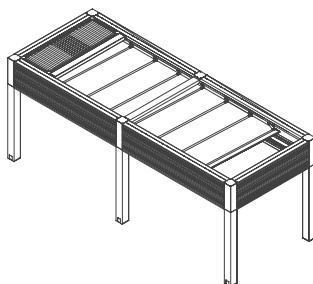

Dimensions

(X) Width	(Y) Projection	(Z) Height
Up to 500 cm	Up to 600 cm (4 posts) Up to 1000 cm (6 posts)	240 cm under beam 54 cm frame

13.QU

(X) Width
up to 550 cm
(Z) Height
up to 350 cm

Dimensions

11.QU

(X) Width
up to 400 cm
(Z) Height
up to 270 cm

Layout

4 posts

6 posts

1. EN plana cloth Folded cloth awning supported by windbreaker bars, sliding on painted aluminium guides. Patented opening and closing system, to perfectly stretch the awning when it is open and position it correctly when it is closed.

1

2

2 water drainage The openings at the bottom of the posts permit the rainwater to drain away.

According to the protection needs, the drop awning models can be chosen. square-section cassette that discreetly integrates with all the products in the Med Room line.

Awning in self-supporting cassette with vertical drop, equipped with guides including ZIP system with spring and Smart Guide snap fastening system (patent pending) in order to close any type of masonry area for excellent protection from wind and rain. The cassette can be mounted on the ceiling by means of the innovative support with Smart Cover fast coupling (patent pending), or by merely fastening the heads directly on the parapet.